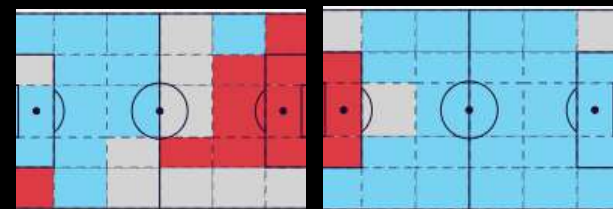

# Sport Lisboa e Benfica

27 Aug 2022

Boavista

SL Benfica

Player	Position			Referee Cards	Expected playing time
Odysseas	GK				90'
Vertonghen	CB				90'
Morato	CB				80'
Grimaldo	LB		1		90'
Gilberto	RB	1			70'
Florentino	DMC			2	90'
João Mário	AMC		2		70'
Neres	RW	1	3		90'
Rafa Silva	LW/RW	3	1	2	90'
Enzo Fernandez	AMC	3			90'
Gonçalo Ramos	ST	4	3		70'
Helton	GK				0'
Lucas Verissimo	CB				0'
Otamendi	CB	1		2 1	0'
André Almeida	RB				0'
João Victor	CB				0'
Bah	RB		1		20'
Ristic	LB				0'
Gil Dias	LB				0'
Weigl	DMC			1	0'
Paulo Bernardo	AMC				0'
Meite	DMC				0'
Diogo Gonçalves	RW	1			0'
Diogo Moreira	LW				20'
Henrique Araujo	ST	1			0'
R.Pinho	ST				0'
Yaremchuk	ST		1		20'
Musa	ST				0'

**ODDS**

**SET PIECES**

	1st	2nd	3rd
<b>Penalty</b>	Enzo	João Mário	Yaremchuk
<b>Freekick (R)</b>	Grimaldo	Enzo	J. Mário
<b>Freekick (L)</b>	Enzo	Grimaldo	J. Mário
<b>Corner (R)</b>	J. Mário	Grimaldo	Enzo
<b>Corner (L)</b>	J. Mário	Grimaldo	Enzo